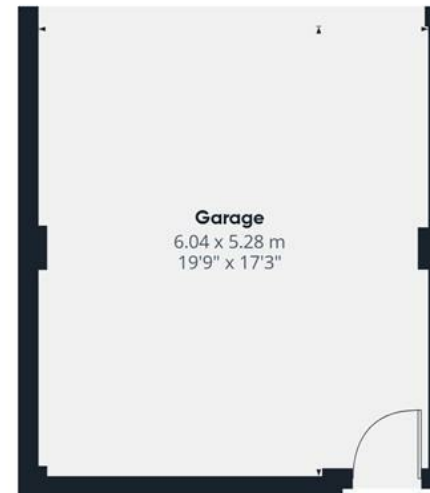

Rear brick double car port.

Floor 0 Building 1

Floor 1 Building 1

Approximate total area^m

144 m²

1551 ft²

Reduced headroom

2.4 m²

26 ft²

Floor 2 Building 1

Floor 0 Building 2

(1) Excluding balconies and terraces

Reduced headroom

Below 1.5 m/5 ft

Calculations reference the RICS IPMS 3C standard. Measurements are approximate and not to scale. This floor plan is intended for illustration only.