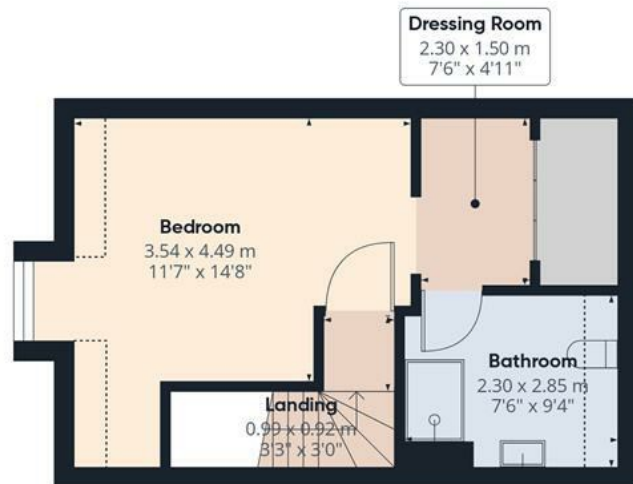

BEDROOM

Upvc double glazed window and a radiator.

BEDROOM

Upvc double glazed window and a radiator.

BATHROOM

Panel enclosed bath, enclosed shower, low flush wc, wash hand basin and a radiator.

SECOND FLOOR

MASTER BEDROOM

Upvc double glazed window and a radiator, arch to -

DRESSING ROOM

Fitted wardrobes.

EN SUITE

Double enclosed shower, low flush wc, wash hand basin, radiator and sky light window.

OUTSIDE

Enclosed rear garden with paved and slate areas, shrubs and bushes.

Rear brick double car port.

Floor 0 Building 1

Floor 1 Building 1

Approximate total area^m

144 m²

1551 ft²

Reduced headroom

2.4 m²

26 ft²

Floor 2 Building 1

Floor 0 Building 2

(1) Excluding balconies and terraces

Reduced headroom

Below 1.5 m/5 ft

Calculations reference the RICS IPMS 3C standard. Measurements are approximate and not to scale. This floor plan is intended for illustration only.