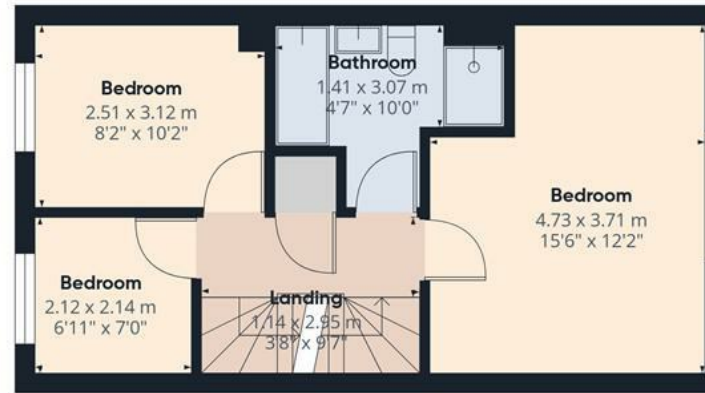

LOUNGE

Upvc double glazed windows and doors onto the garden and a two radiators.

FIRST FLOOR LANDING

Stairs to the first floor, airing cupboard and doors to -

BEDROOM

Upvc double glazed window and a radiator.

BEDROOM

Upvc double glazed window and a radiator.

BEDROOM

Upvc double glazed window and a radiator.

BATHROOM

Panel enclosed bath, enclosed shower, low flush wc, wash hand basin and a radiator.

SECOND FLOOR

MASTER BEDROOM

Upvc double glazed window and a radiator, arch to -

DRESSING ROOM

Fitted wardrobes.

EN SUITE

Double enclosed shower, low flush wc, wash hand basin, radiator and sky light window.

OUTSIDE

Enclosed rear garden with paved and slate areas, shrubs and bushes.

Rear brick double car port.

Floor 0 Building 1

Floor 1 Building 1

Approximate total area^m

144 m²

1551 ft²

Reduced headroom

2.4 m²