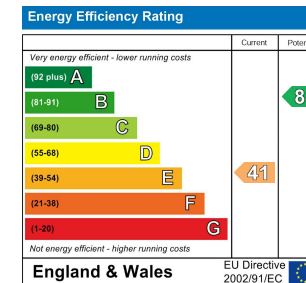

Please contact our Burton Lettings Office on 01283 845888 if you wish to arrange a viewing appointment for this property or require further information.

The particulars are set out as a general outline only for the guidance of intended purchasers or lessees, and do not constitute, any part of a contract. Nothing in these particulars shall be deemed to be a statement that the property is in good structural condition or otherwise nor that any of the services, appliances, equipment or facilities are in good working order. Purchasers should satisfy themselves of this prior to purchasing.