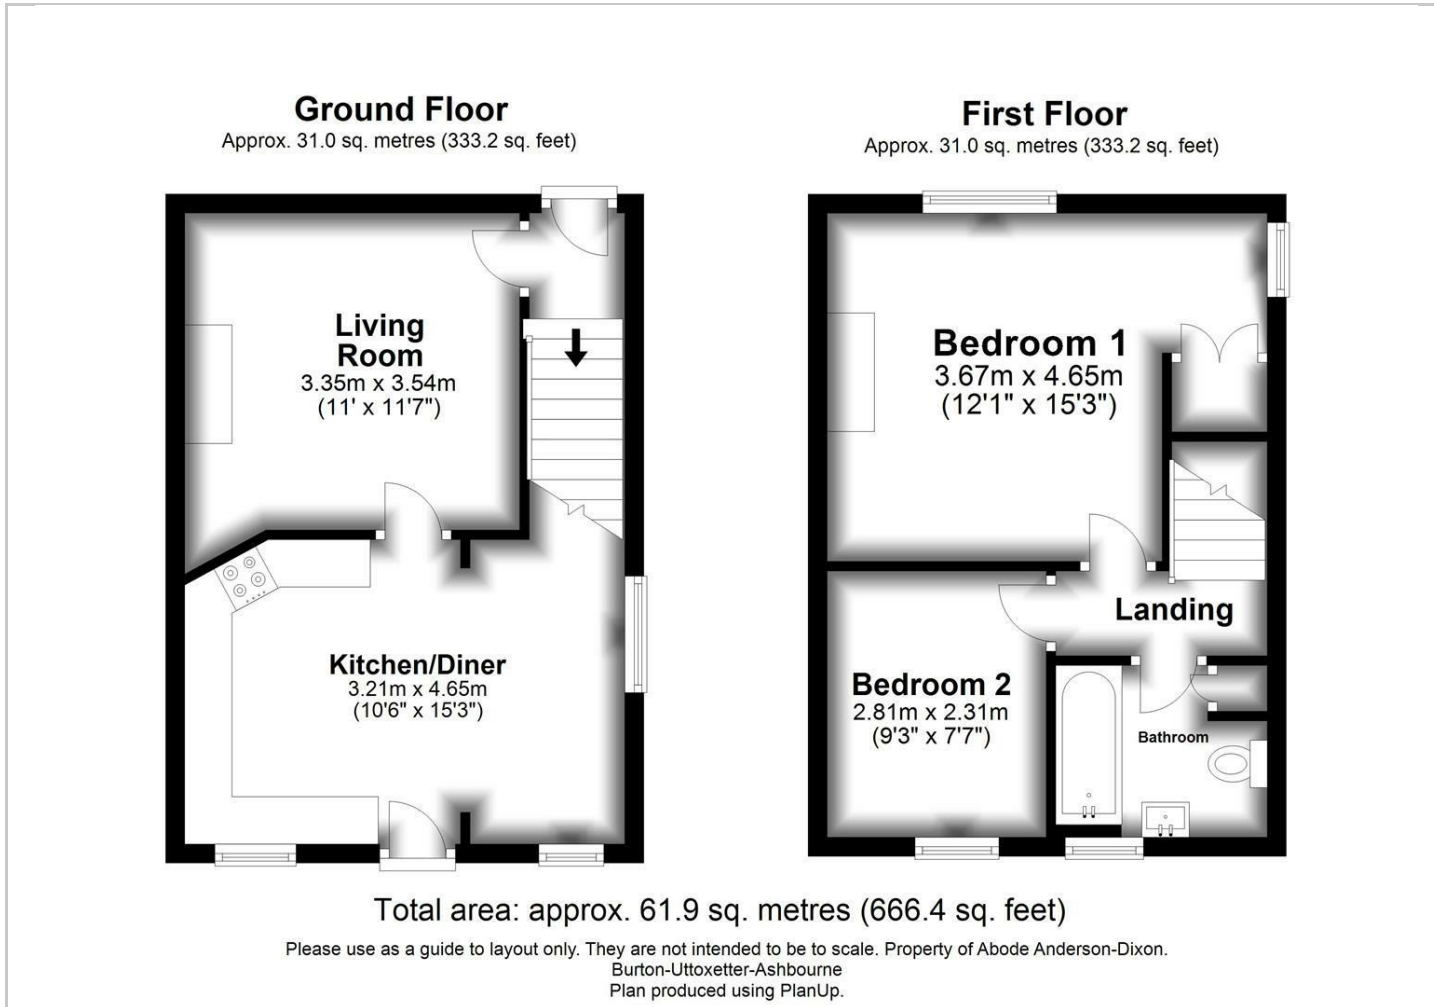

Floor Plans