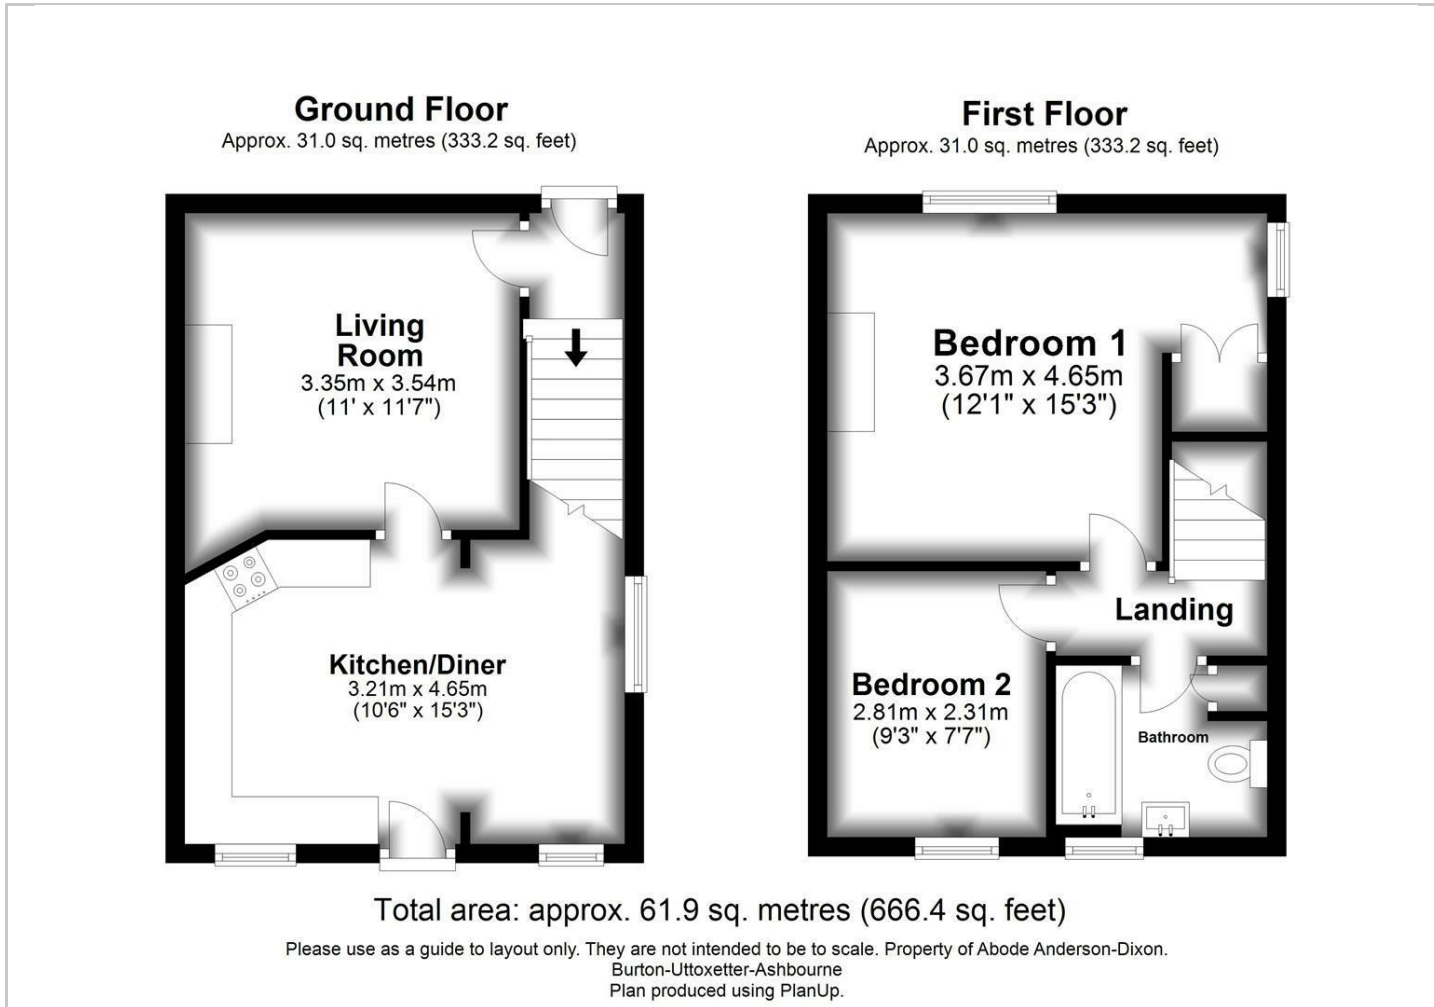

The Property is within nine miles to Leek and a short countryside drive to Alton. The cottage comprises of hallway, cosy lounge with woodburner, breakfast kitchen, two double bedrooms, modern fitted bathroom, rear courtyard and front lawned garden.

## Floor Plans